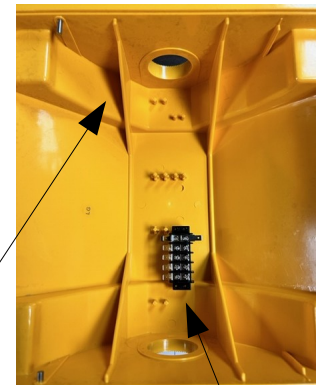

# 8 & 12" Vehicle Signal Housings – AL/Polycarbonate

Four stainless steel 1/4" screw for visor attachment

Shown w/Tunnel Visors

Self draining heavily ribbed end sections with integral shurlock.

Captive wing nut style door latch assemblies.

Back plate mounting holes (4 per section).

Mounting screws included w/back plate or installed on signal (must be specified at time of order)

Meets/Exceeds ITE Specifications

## Door Gasket.

One piece molded

1" long SS lens clips w/SS 1/4" screws (longer lens clip also available upon request)

Shown 12" Dark Green signal with Cap Visor & Amber LED

Available colors:  
Yellow, Black, Dark Green

LED Ready version

All external hardware is stainless steel

Added strength with reinforcing fins at top & bottom

Shown with 5 position term. block

TRAFFIC PARTS, INC.

WWW.TRAFFICPARTS.COM

800-345-6329